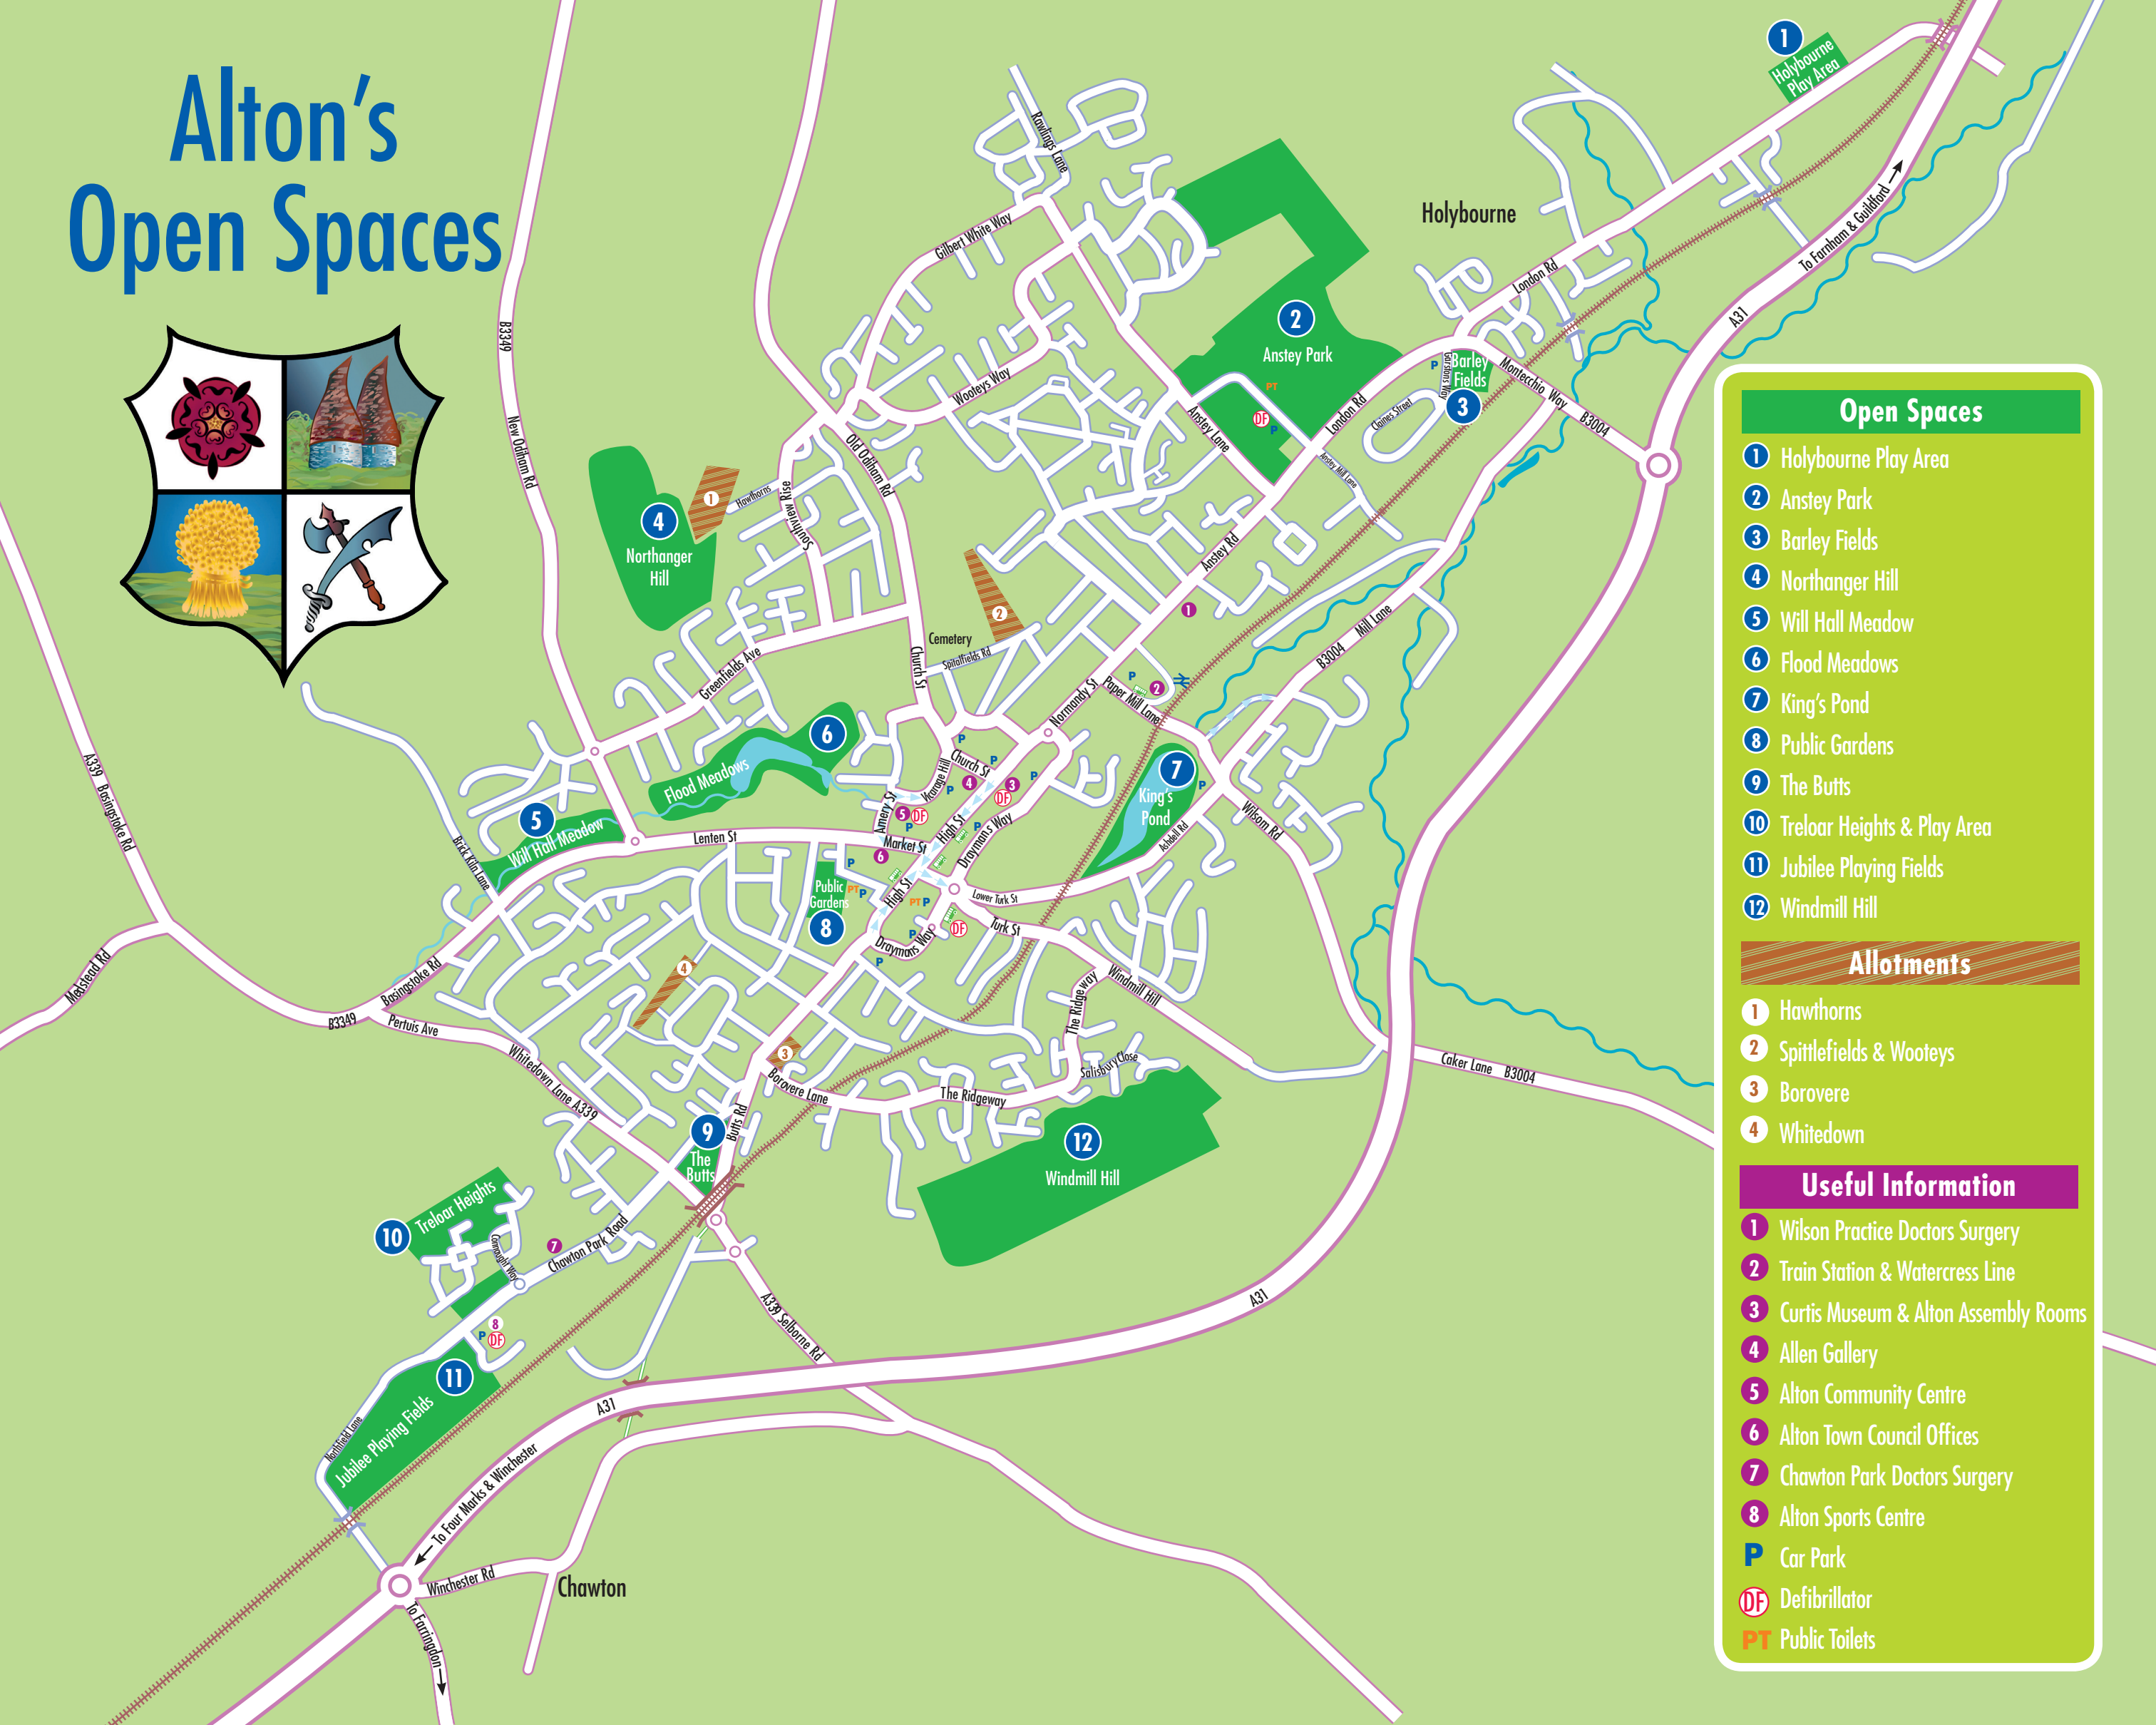

# Alton's Open Spaces

## Open Spaces

- 1 Holybourne Play Area
- 2 Anstey Park
- 3 Barley Fields
- 4 Northanger Hill
- 5 Will Hall Meadow
- 6 Flood Meadows
- 7 King's Pond
- 8 Public Gardens
- 9 The Butts
- 10 Treloar Heights & Play Area
- 11 Jubilee Playing Fields
- 12 Windmill Hill

## Allotments

- 1 Hawthorns
- 2 Spittlefields & Wooteys
- 3 Borovere
- 4 Whitedown

## Useful Information

- 1 Wilson Practice Doctors Surgery
- 2 Train Station & Watercress Line
- 3 Curtis Museum & Alton Assembly Rooms
- 4 Allen Gallery
- 5 Alton Community Centre
- 6 Alton Town Council Offices
- 7 Chawton Park Doctors Surgery
- 8 Alton Sports Centre
- P Car Park
- DF Defibrillator
- PT Public Toilets