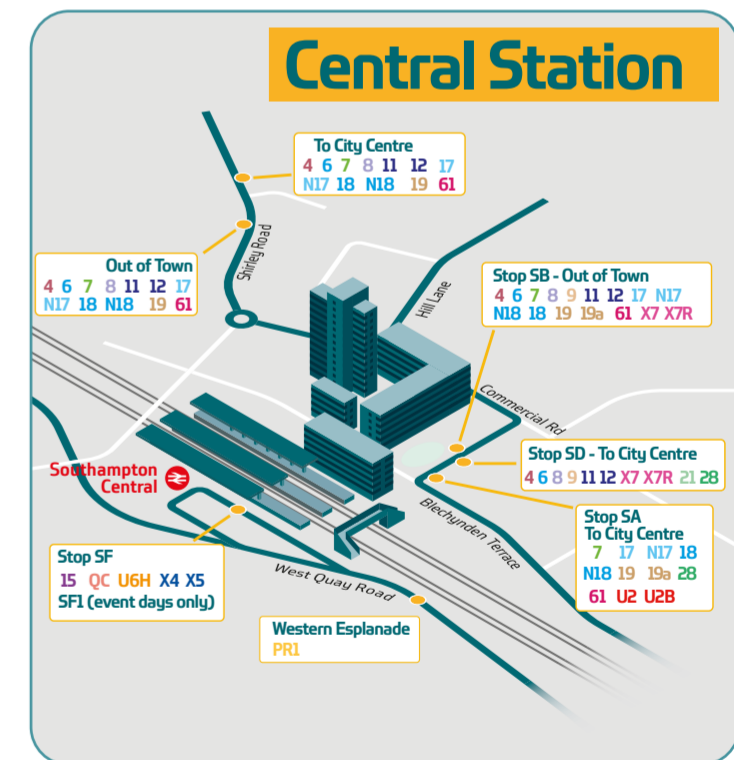

Southampton Area Public Transport Map

A guide to getting around the Southampton area

October 2025

Southampton City Centre

Where to catch your bus in Southampton City Centre

Route	Destinations	Operator	Stops
QC	Town Quay	quayconnect	SF AK BP BJ TF TA
QC	Central Station	quayconnect	RJ TB TE BK BR AJ
1N1	Chandlers Ford | Winchester	bluestar	CU AC HD
U1AUE	University | Southampton Airport	unilink	TC TE BK BD BR AJ AO HD
U1C	Town Quay | NOCS	unilink	HA AI AK BP BJ TF TD
U1N	University	unilink	BR AO HD
U1N	Ocean Village	unilink	HC AI BP
2	Eastleigh | Fair Oak	bluestar	CU AD HD
N2	Swaythling | City Centre	bluestar	CU AD HD
U2 U2B	University | Bassett Green	unilink	SA SG HE HD
3	Bitterne | Hedge End | Eastleigh	bluestar	BL AJ AN AH IE
4	Shirley | Lordshill | Romsey	bluestar	CM AF HF SB
X4 X5	Fareham | Portsmouth	Solent	SF AK BG BJ QD QH
6	Totton | Lyndhurst | Lyngington	bluestar	BB BS AJ AL SB
U6H	RSH Hospital | University | General Hospital	unilink	SF AO AH ID
7	Woolston | Sholing	bluestar	SA HE AB CK
7	Millbrook | General Hospital | Lordshill	bluestar	CM AF HG SB
X7 X7R	Totton | Salisbury	reds	BB BS AJ AL SB
8	Totton | Marchwood | Hythe	bluestar	BB BS AJ AL SB
9	Hythe | Langley | Fawley or Calshot	bluestar	BC BS AJ AL SB
10	Woolston | Bitterne | Sholing	bluestar	CI BG BJ