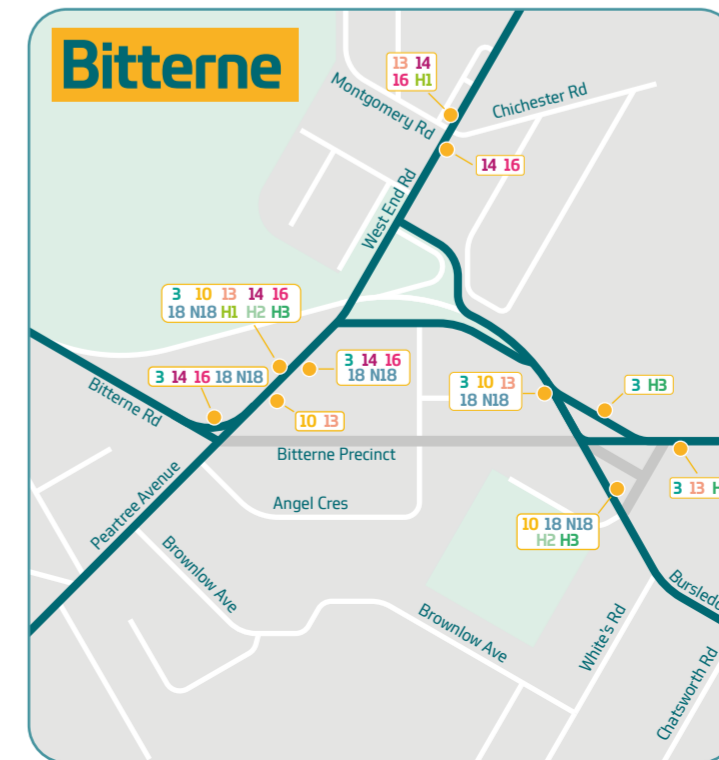

Southampton Area Public Transport Map

A guide to getting around the Southampton area

October 2025

Southampton City Centre

Where to catch your bus in Southampton City Centre

Route	Destinations	Operator	Stops
QC	Town Quay	quayconnect	SF AK BP BJ TF TA
QC	Central Station	quayconnect	RJ TB TE BK BR AJ
1N1	Chandlers Ford | Winchester	bluestar	CU AC HD
U1AUE	University | Southampton Airport	unilink	TC TE BK BD BR AJ AO HD
U1C	Town Quay | NOCS	unilink	HA AI AK BP BJ TF TD
U1N	University	unilink	BR AO HD
U1N	Ocean Village	unilink	HC AI BP
2	Eastleigh | Fair Oak	bluestar	CU AD HD
N2	Swaythling | City Centre	bluestar	CU AD HD
U2 U2B	University | Bassett Green	unilink	SA SG HE HD
3	Bitterne | Hedge End | Eastleigh	bluestar	BL AJ AN AH IE
4	Shirley | Lordshill | Romsey	bluestar	CM AF HF SB
X4 X5	Fareham | Portsmouth	Solent	SF AK BG BJ QD QH
6	Totton | Lyndhurst | Lyngington	bluestar	BB BS AJ AL SB
U6H	RSH Hospital | University | General Hospital	unilink	SF AO AH ID
7	Woolston | Sholing	bluestar	SA HE AB CK
7	Millbrook | General Hospital | Lordshill	bluestar	CM AF HG SB
X7 X7R	Totton | Salisbury	reds	BB BS AJ AL SB
8	Totton | Marchwood | Hythe	bluestar	BB BS AJ AL SB
9	Hythe | Langley | Fawley or Calshot	bluestar	BC BS AJ AL SB
10	Woolston | Bitterne | Sholing	bluestar	CI BG BJ