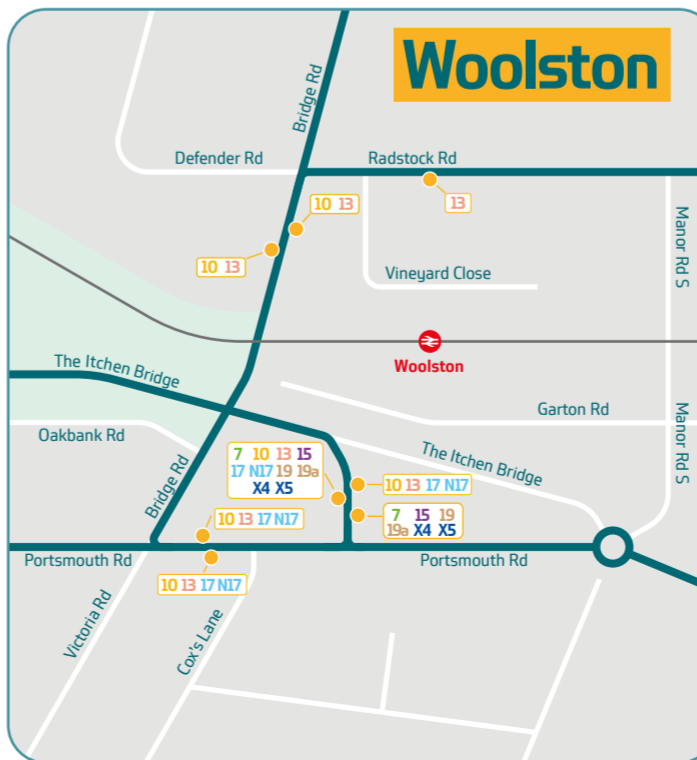

Southampton Area Public Transport Map

A guide to getting around the Southampton area

October 2025

Southampton City Centre

Where to catch your bus in Southampton City Centre

Route	Destinations	Operator	Stops
QC	Town Quay	quayconnect	SF AK BP BJ TF TA
QC	Central Station	quayconnect	RJ TB TE BK BR AJ
1N1	Chandlers Ford | Winchester	bluestar	CU AC HD
U1AUE	University | Southampton Airport	unilink	TC TE BK BD BR AJ AO HD
U1C	Town Quay | NOCS	unilink	HA AI AK BP BJ TF TD
U1N	University	unilink	BR AO HD
U1N	Ocean Village	unilink	HC AI BP
2	Eastleigh | Fair Oak	bluestar	CU AD HD
N2	Swaythling | City Centre	bluestar	CU AD HD
U2 U2B	University | Bassett Green	unilink	SA SG HE HD
3	Bitterne | Hedge End | Eastleigh	bluestar	BL AJ AN AH IE
4	Shirley | Lordshill | Romsey	bluestar	CM AF HF SB
X4 X5	Fareham | Portsmouth	Solent	SF AK BG BJ QD QH
6	Totton | Lyndhurst | Lyngington	bluestar	BB BS AJ AL SB
U6H	RSH Hospital | University | General Hospital	unilink	SF AO AH ID
7	Woolston | Sholing	bluestar	SA HE AB CK
7	Millbrook | General Hospital | Lordshill	bluestar	CM AF HG SB
X7 X7R	Totton | Salisbury	reds	BB BS AJ AL SB
8	Totton | Marchwood | Hythe	bluestar	BB BS AJ AL SB
9	Hythe | Langley | Fawley or Calshot	bluestar	BC BS AJ AL SB
10	Woolston | Bitterne | Sholing	bluestar	CI BG BJ