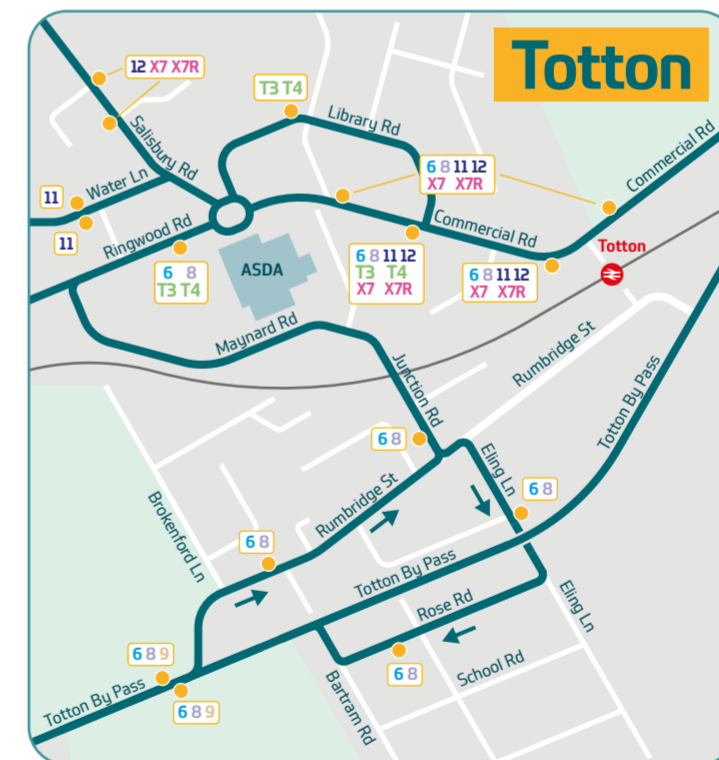

Southampton Area Public Transport Map

A guide to getting around the Southampton area

October 2025

Southampton City Centre

Where to catch your bus in Southampton City Centre

Route	Destinations	Operator	Stops
QC	Town Quay	quayconnect	SF AK BP BJ TF TA
QC	Central Station	quayconnect	RJ TB TE BK BR AJ
1N1	Chandlers Ford | Winchester	bluestar	CU AC HD
U1AUE	University | Southampton Airport	unilink	TC TE BK BD BR AJ AO HD
U1C	Town Quay | NOCS	unilink	HA AI AK BP BJ TF TD
U1N	University	unilink	BR AO HD
U1N	Ocean Village	unilink	HC AI BP
2	Eastleigh | Fair Oak	bluestar	CU AD HD
N2	Swaythling | City Centre	bluestar	CU AD HD
U2 U2B	University | Bassett Green	unilink	SA SG HE HD
3	Bitterne | Hedge End | Eastleigh	bluestar	BL AJ AN AH IE
4	Shirley | Lordshill | Romsey	bluestar	CM AF HF SB
X4 X5	Fareham | Portsmouth	Solent	SF AK BG BJ QD QH
6	Totton | Lyndhurst | Lyngington	bluestar	BB BS AJ AL SB
U6H	RSH Hospital | University | General Hospital	unilink	SF AO AH ID
7	Woolston | Sholing	bluestar	SA HE AB CK
7	Millbrook | General Hospital | Lordshill	bluestar	CM AF HG SB
X7 X7R	Totton | Salisbury	reds	BB BS AJ AL SB
8	Totton | Marchwood | Hythe	bluestar	BB BS AJ AL SB
9	Hythe | Langley | Fawley or Calshot	bluestar	BC BS AJ AL SB
10	Woolston | Bitterne | Sholing	bluestar	CI BG BJ