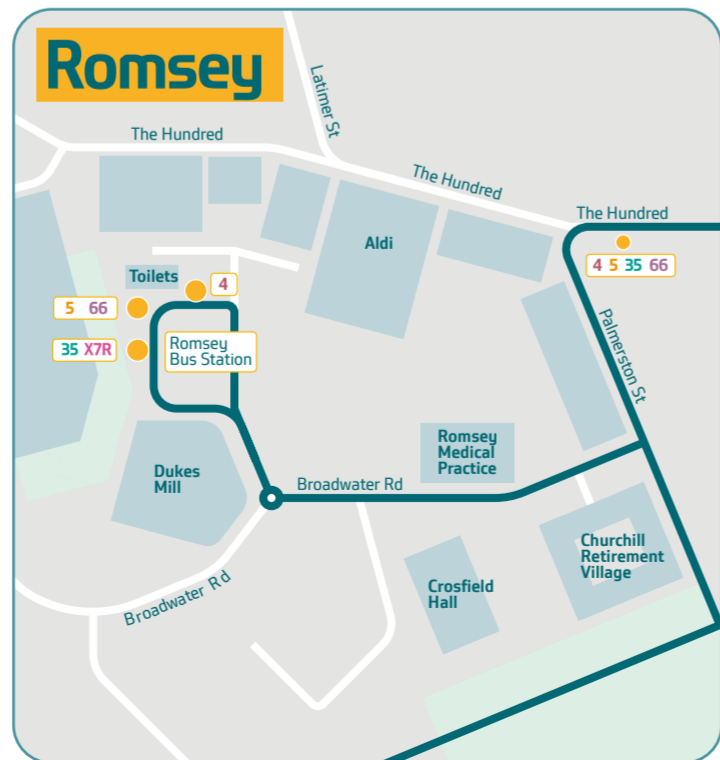

Southampton Area Public Transport Map

A guide to getting around the Southampton area

October 2025

Southampton City Centre

Where to catch your bus in Southampton City Centre

Route	Destinations	Operator	Stops
QC	Town Quay	quayconnect	SF AK BP BJ TF TA
QC	Central Station	quayconnect	RJ TB TE BK BR AJ
1N1	Chandlers Ford | Winchester	bluestar	CU AC HD
U1AUE	University | Southampton Airport	unilink	TC TE BK BD BR AJ AO HD
U1C	Town Quay | NOCS	unilink	HA AI AK BP BJ TF TD
U1N	University	unilink	BR AO HD
U1N	Ocean Village	unilink	HC AI BP
2	Eastleigh | Fair Oak	bluestar	CU AD HD
N2	Swaythling | City Centre	bluestar	CU AD HD
U2 U2B	University | Bassett Green	unilink	SA SG HE HD
3	Bitterne | Hedge End | Eastleigh	bluestar	BL AJ AN AH IE
4	Shirley | Lordshill | Romsey	bluestar	CM AF HF SB
X4 X5	Fareham | Portsmouth	Solent	SF AK BG BJ QD QH
6	Totton | Lyndhurst | Lyngington	bluestar	BB BS AJ AL SB
U6H	RSH Hospital | University | General Hospital	unilink	SF AO AH ID
7	Woolston | Sholing	bluestar	SA HE AB CK
7	Millbrook | General Hospital | Lordshill	bluestar	CM AF HG SB
X7 X7R	Totton | Salisbury	reds	BB BS AJ AL SB
8	Totton | Marchwood | Hythe	bluestar	BB BS AJ AL SB
9	Hythe | Langley | Fawley or Calshot	bluestar	BC BS AJ AL SB
10	Woolston | Bitterne | Sholing	bluestar	CI BG BJ