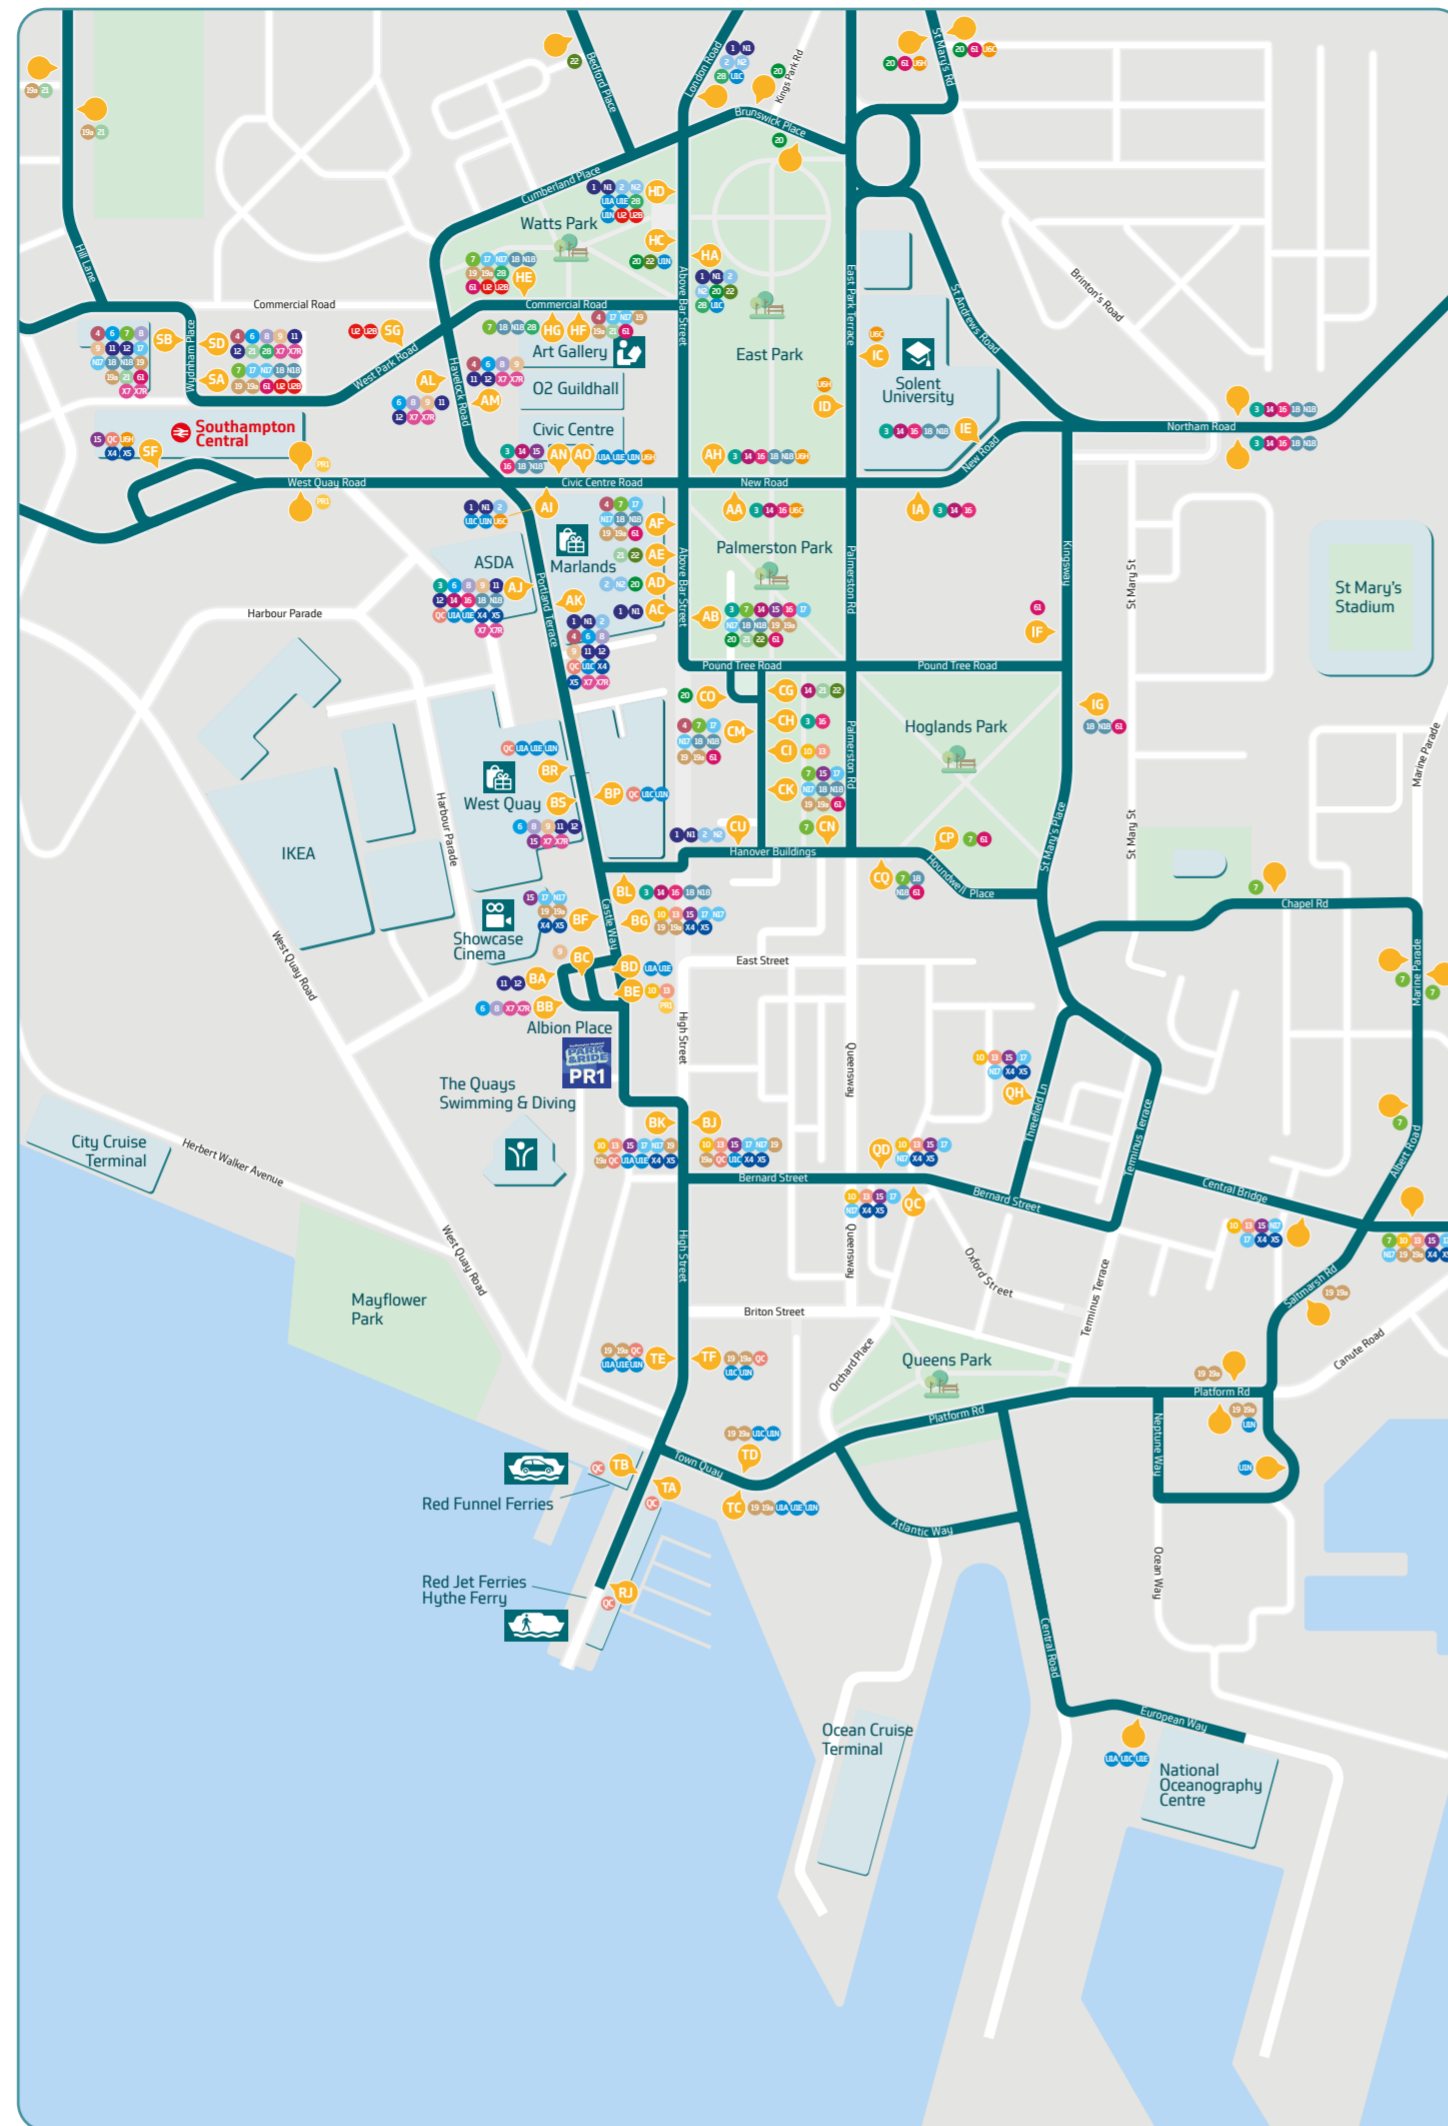

Southampton Area Public Transport Map

A guide to getting around the Southampton area

October 2025

Southampton City Centre

Where to catch your bus in Southampton City Centre

Route	Destinations	Operator	Stops
QC	Town Quay	quayconnect	SF AK BP BJ TF TA
QC	Central Station	quayconnect	RJ TB TE BK BR AJ
1N1	Chandlers Ford Winchester	bluestar	CU AC HD
U1AUE	University Southampton Airport	unilink	TC TE BK BD BR AJ AO HD
U1C	Town Quay NOCS	unilink	HA AI AK BP BJ TF TD
U1N	University	unilink	BR AO HD
U1N	Ocean Village	unilink	HC AI BP
2	Eastleigh Fair Oak	bluestar	CU AD HD
N2	Swaythling City Centre	bluestar	CU AD HD
U2 U2B	University Bassett Green	unilink	SA SG HE HD
3	Bitterne Hedge End Eastleigh	bluestar	BL AJ AN AH IE
4	Shirley Lordshill Romsey	bluestar	CM AF HF SB
X4 X5	Fareham Portsmouth	Solent	SF AK BG BJ QD QH
6	Totton Lyndhurst Lyngington	bluestar	BB BS AJ AL SB
U6H	RSH Hospital University General Hospital	unilink	SF AO AH ID
7	Woolston Sholing	bluestar	SA HE AB CK
7	Millbrook General Hospital Lordshill	bluestar	CM AF HG SB
X7 X7R	Totton Salisbury	reds	BB BS AJ AL SB
8	Totton Marchwood Hythe	bluestar	BB BS AJ AL SB
9	Hythe Langley Fawley or Calshot	bluestar	BC BS AJ AL SB
10	Woolston Bitterne Sholing	bluestar	CI BG BJ

9 to Langley / Fawley / Calshot
Ferries to the Isle of Wight