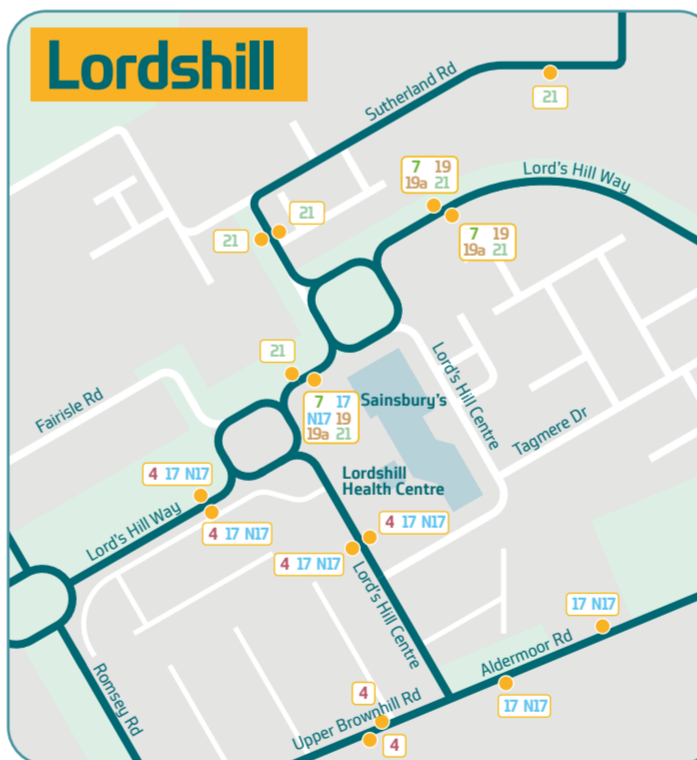

Southampton Area Public Transport Map

A guide to getting around the Southampton area

October 2025

Southampton City Centre

Where to catch your bus in Southampton City Centre

Route	Destinations	Operator	Stops
QC	Town Quay	quayconnect	SF AK BP BJ TF TA
QC	Central Station	quayconnect	RJ TB TE BK BR AJ
1N1	Chandlers Ford | Winchester	bluestar	CU AC HD
U1AUE	University | Southampton Airport	unilink	TC TE BK BD BR AJ AO HD
U1C	Town Quay | NOCS	unilink	HA AI AK BP BJ TF TD
U1N	University	unilink	BR AO HD
U1N	Ocean Village	unilink	HC AI BP
2	Eastleigh | Fair Oak	bluestar	CU AD HD
N2	Swaythling | City Centre	bluestar	CU AD HD
U2 U2B	University | Bassett Green	unilink	SA SG HE HD
3	Bitterne | Hedge End | Eastleigh	bluestar	BL AJ AN AH IE
4	Shirley | Lordshill | Romsey	bluestar	CM AF HF SB
X4 X5	Fareham | Portsmouth	Solent	SF AK BG BJ QD QH
6	Totton | Lyndhurst | Lyngington	bluestar	BB BS AJ AL SB
U6H	RSH Hospital | University | General Hospital	unilink	SF AO AH ID
7	Woolston | Sholing	bluestar	SA HE AB CK
7	Millbrook | General Hospital | Lordshill	bluestar	CM AF HG SB
X7 X7R	Totton | Salisbury	reds	BB BS AJ AL SB
8	Totton | Marchwood | Hythe	bluestar	BB BS AJ AL SB
9	Hythe | Langley | Fawley or Calshot	bluestar	BC BS AJ AL SB
10	Woolston | Bitterne | Sholing	bluestar	CI BG BJ