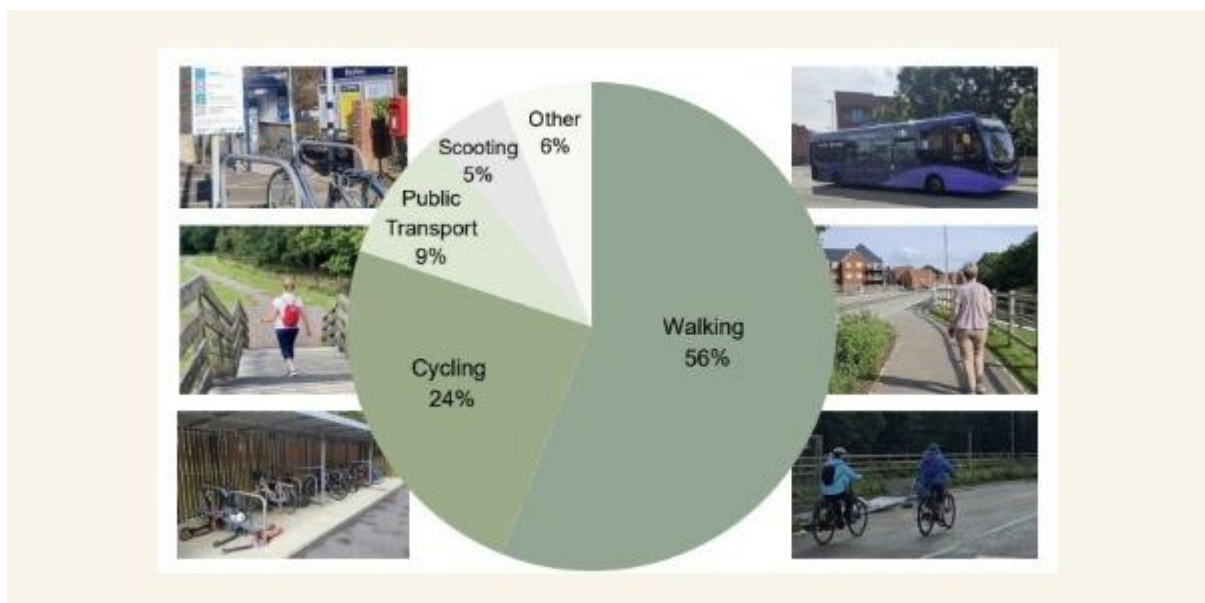

- Support staff wellbeing and lower travel costs.

What's included?

- Free access to the Modeshift STARS platform.
- Guidance on developing and implementing your workplace travel plan.
- Recognition for your efforts through national accreditation.

You can also explore some free workplace travel planning resources and useful information on [My Journey Workplaces webpage](#).

For more information please contact Travelplans@hants.gov.uk

A year of £100 Green Travel Boost

The £100 Green Travel Boost for residents of the North Whiteley development has now been running for over a year, and during that time more than 350 items have been purchased to support sustainable travel. These range from walking shoes and waterproof coats to bicycles, season tickets for bus or train travel, and EV chargers. Read our end-of-year report here to find out more about how the £100 Green Travel Boost is helping North Whiteley residents make healthier travel choices.

Every household in North Whiteley can receive up to £100 to encourage greener, more sustainable travel. If you have not taken advantage of this offer, please see [here](#) for how to apply.